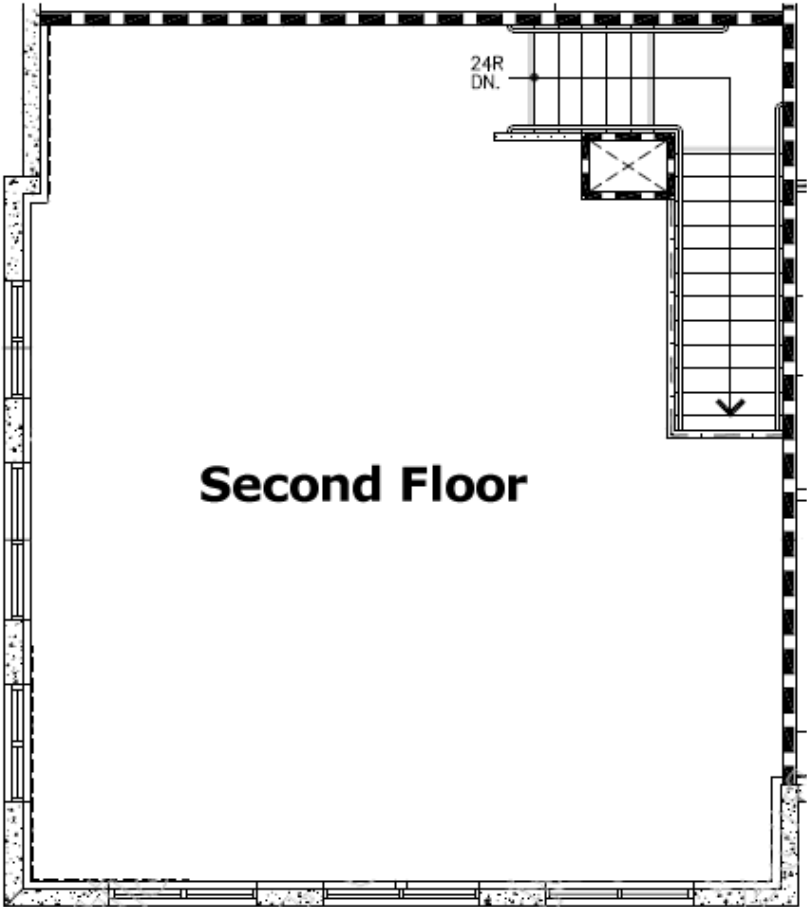

Office Unit: 35314 SE Center Street, Snoqualmie 98065

Total square footage: 1,909 sf