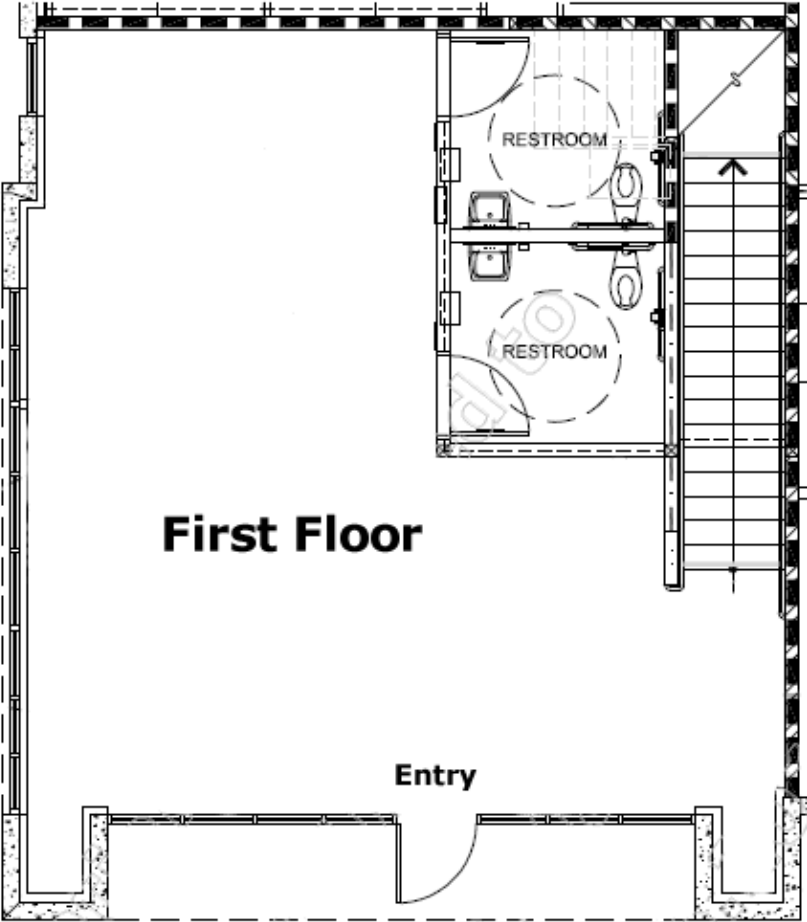

Office Unit: 35314 SE Center Street, Snoqualmie 98065

Total square footage: 1,909 sf